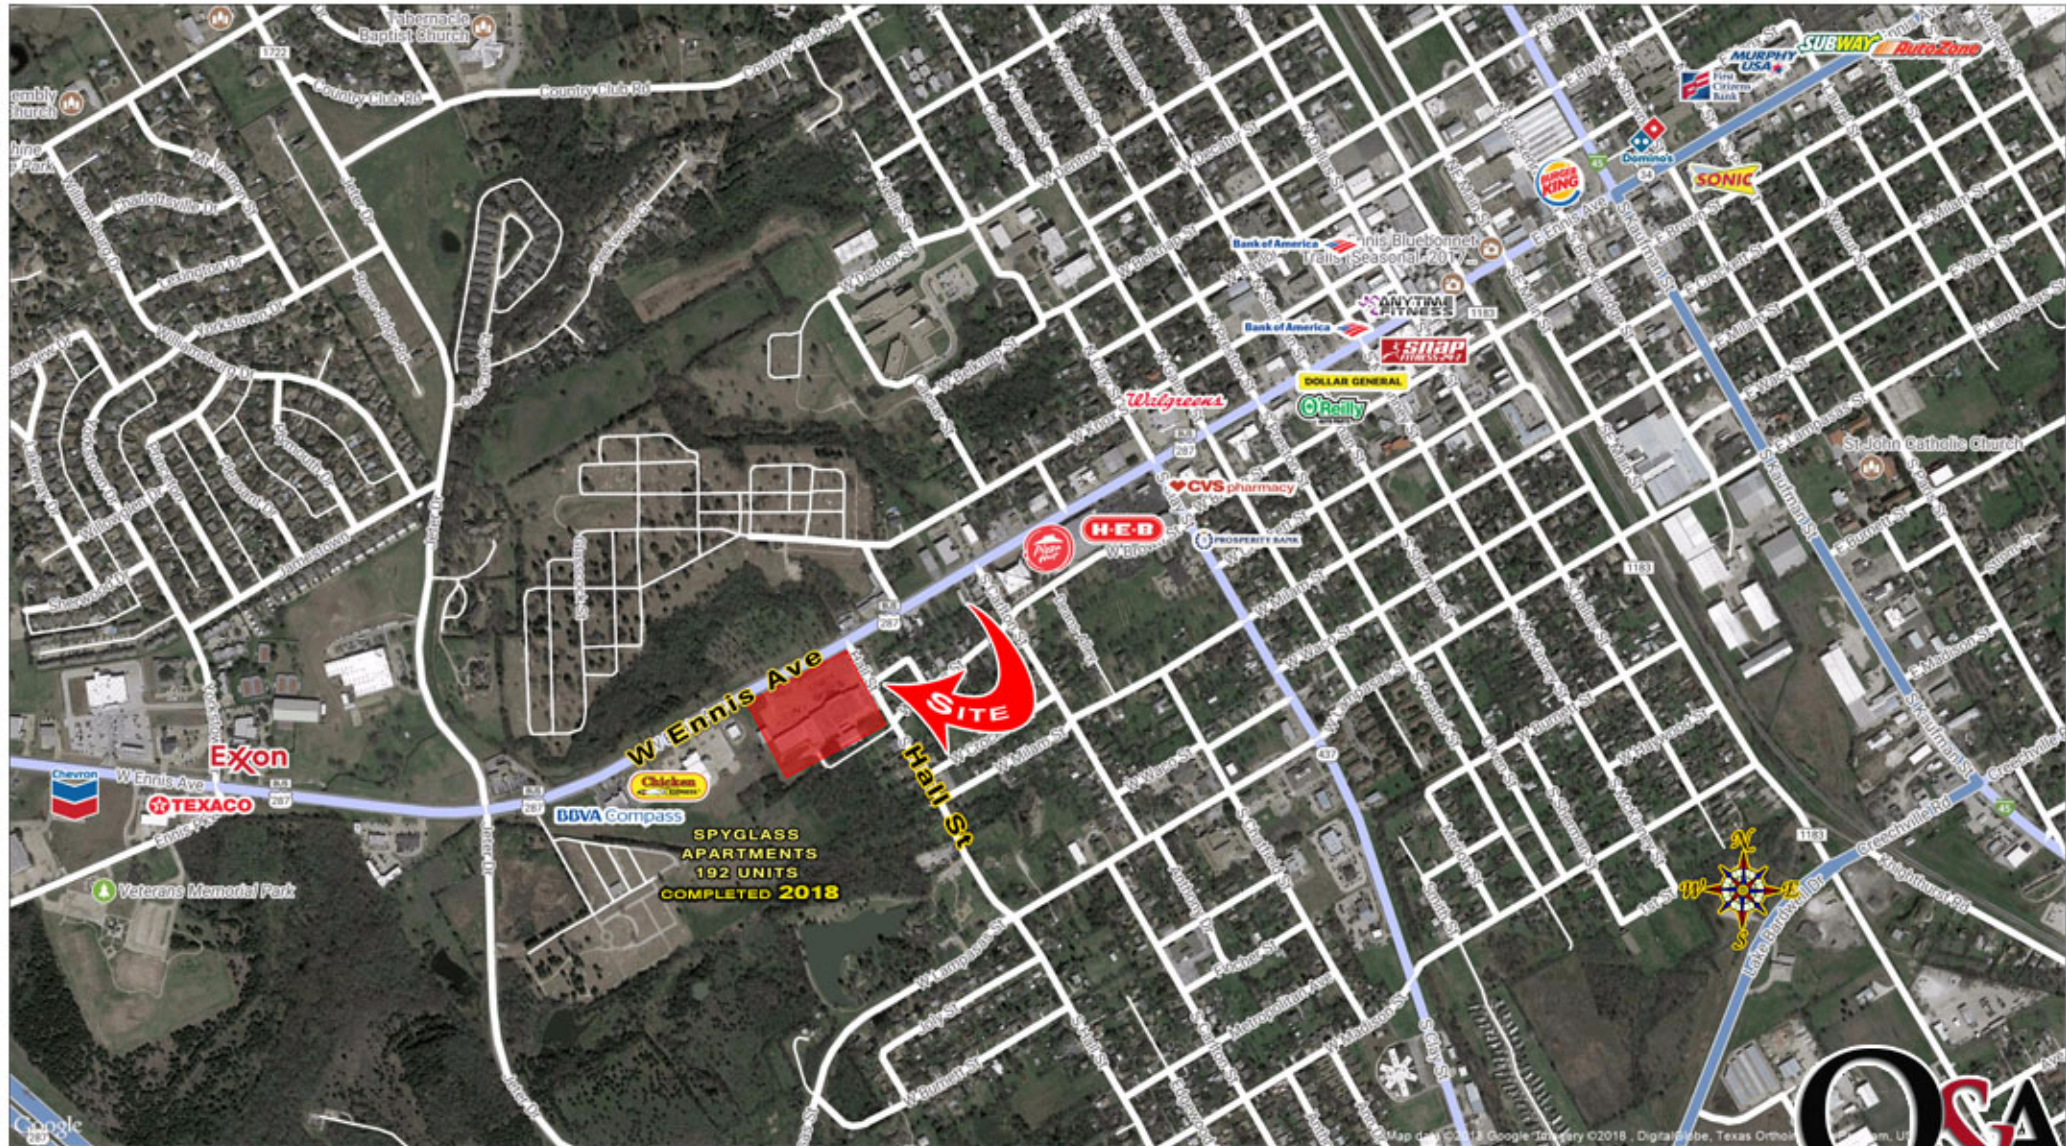

WESTGATE SHOPPING CENTER  
1501 WEST ENNIS AVE (HWY 287) ■ ENNIS TX 75119

AERIAL

301 S SHERMAN ST, #100 • RICHARDSON TX 75081 • 972.669.8440 • F 972.783.8901 • WWW.QUINE.COM

RETAIL PROPERTY SPECIALISTS

The information contained herein was obtained from sources believed reliable; however, Quine & Associates, Inc. makes no guarantees, warranties or representation as to the completeness or accuracy thereof. The presentation of the property is submitted subject to errors, omissions, change of price or conditions prior to sale or lease or withdrawal without notice.