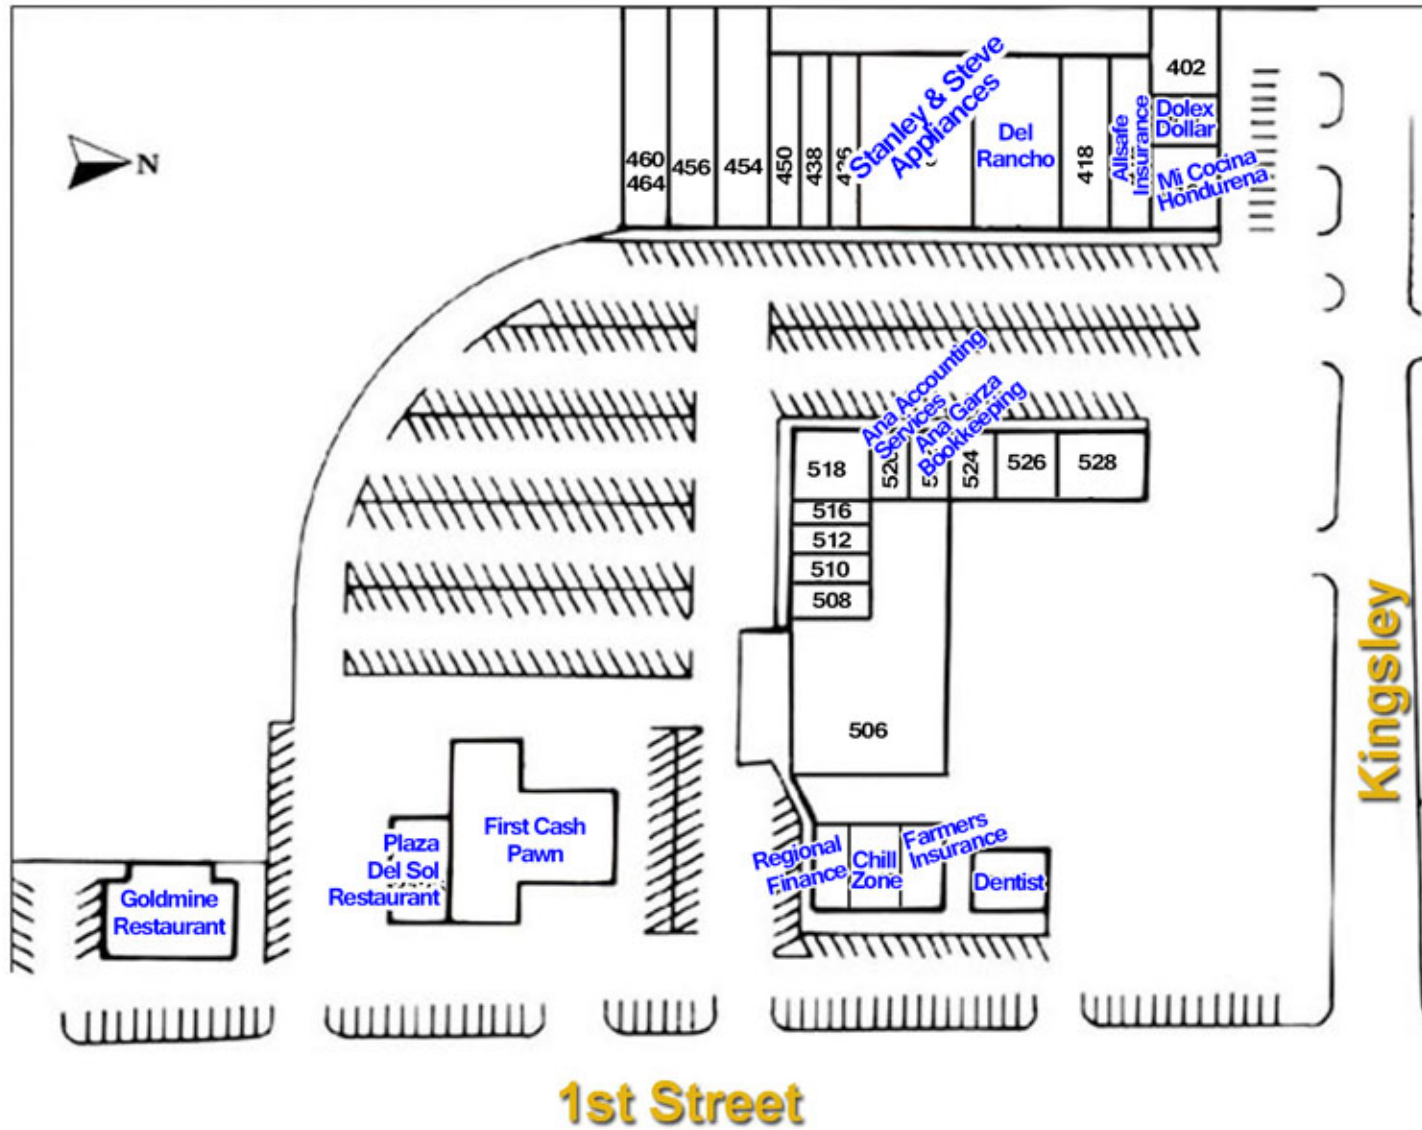

RIDGEWOOD COURT
WEST KINGSLEY & SOUTH 1 ST • GARLAND • TEXAS • 75041

SITE PLAN

301 S SHERMAN ST, #100 • RICHARDSON TX 75081 • 972.669.8440 • F 972.783.8901 • WWW.QUINE.COM **Q&A** RETAIL PROPERTY SPECIALISTS