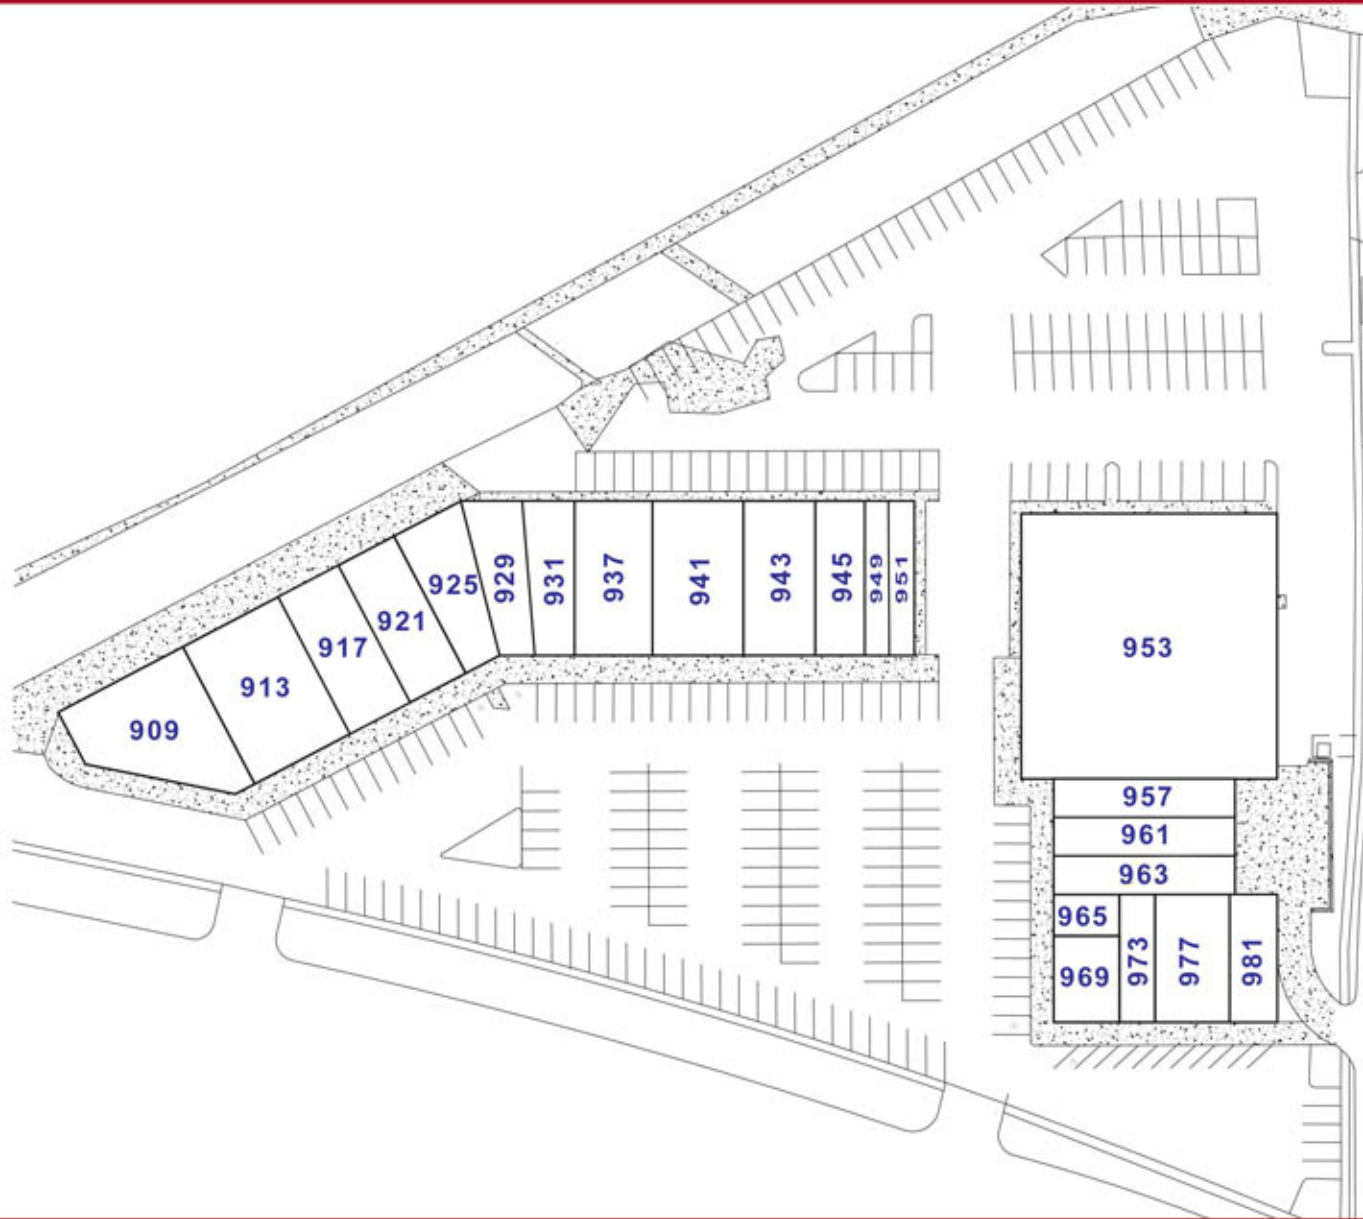

MELBOURNE PLAZA
909-981 MELBOURNE RD ■ HURST TX 76053

SITE PLAN

301 S SHERMAN ST, #100 • RICHARDSON TX 75081 • 972.669.8440 • F 972.783.8901 • WWW.QUINE.COM

The information contained herein was obtained from sources believed reliable; however, Quine & Associates, Inc. makes no guarantees, warranties or representation as to the completeness or accuracy thereof. The presentation of the property is submitted subject to errors, omissions, change of price or conditions prior to sale or lease or withdrawal without notice.