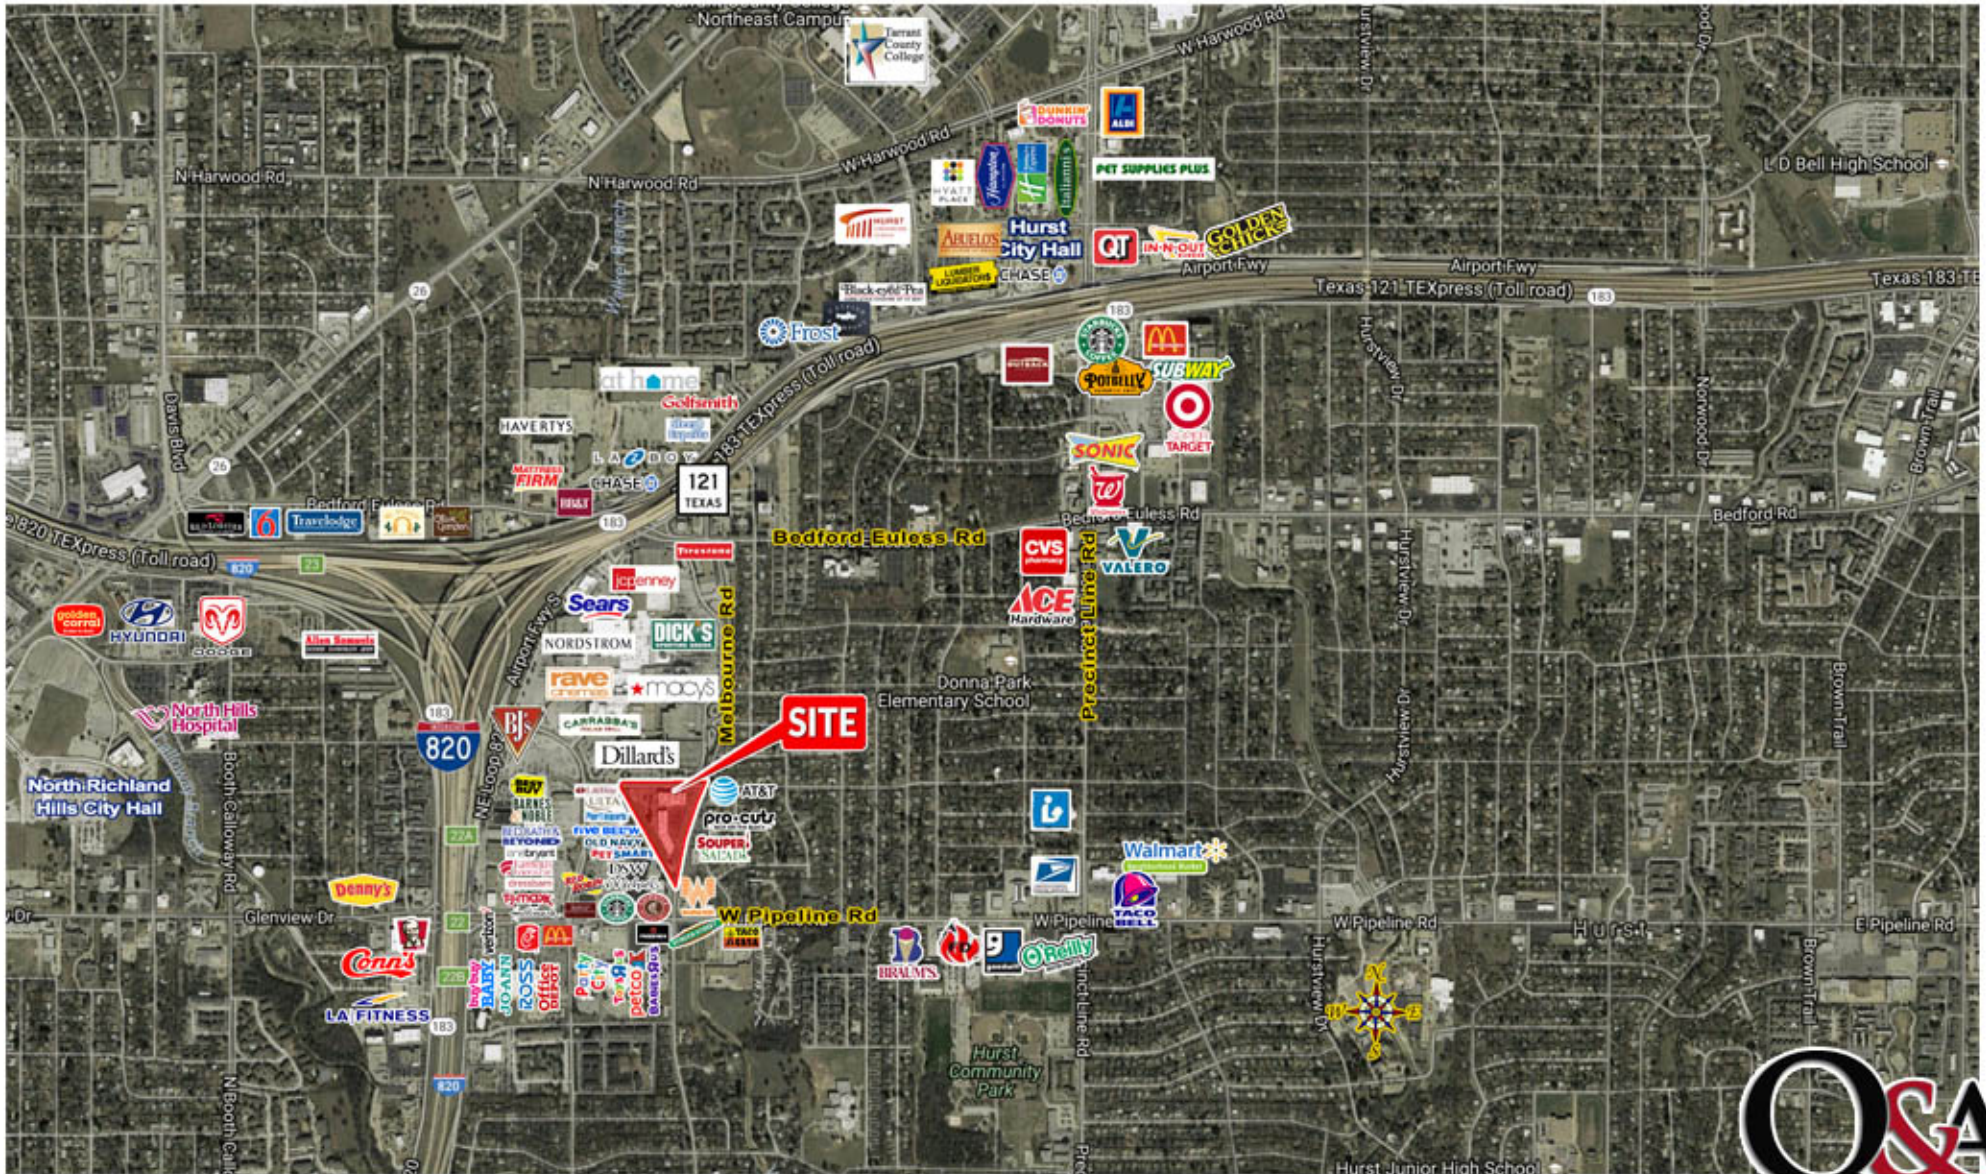

MELBOURNE PLAZA
909-981 MELBOURNE RD ■ HURST TX 76053

AERIAL

301 S SHERMAN ST, #100 • RICHARDSON TX 75081 • 972.669.8440 • F 972.783.8901 • WWW.QUINE.COM **RETAIL PROPERTY SPECIALISTS**

The information contained herein was obtained from sources believed reliable; however, Quine & Associates, Inc. makes no guarantees, warranties or representation as to the completeness or accuracy thereof. The presentation of the property is submitted subject to errors, omissions, change of price or conditions prior to sale or lease or withdrawal without notice.