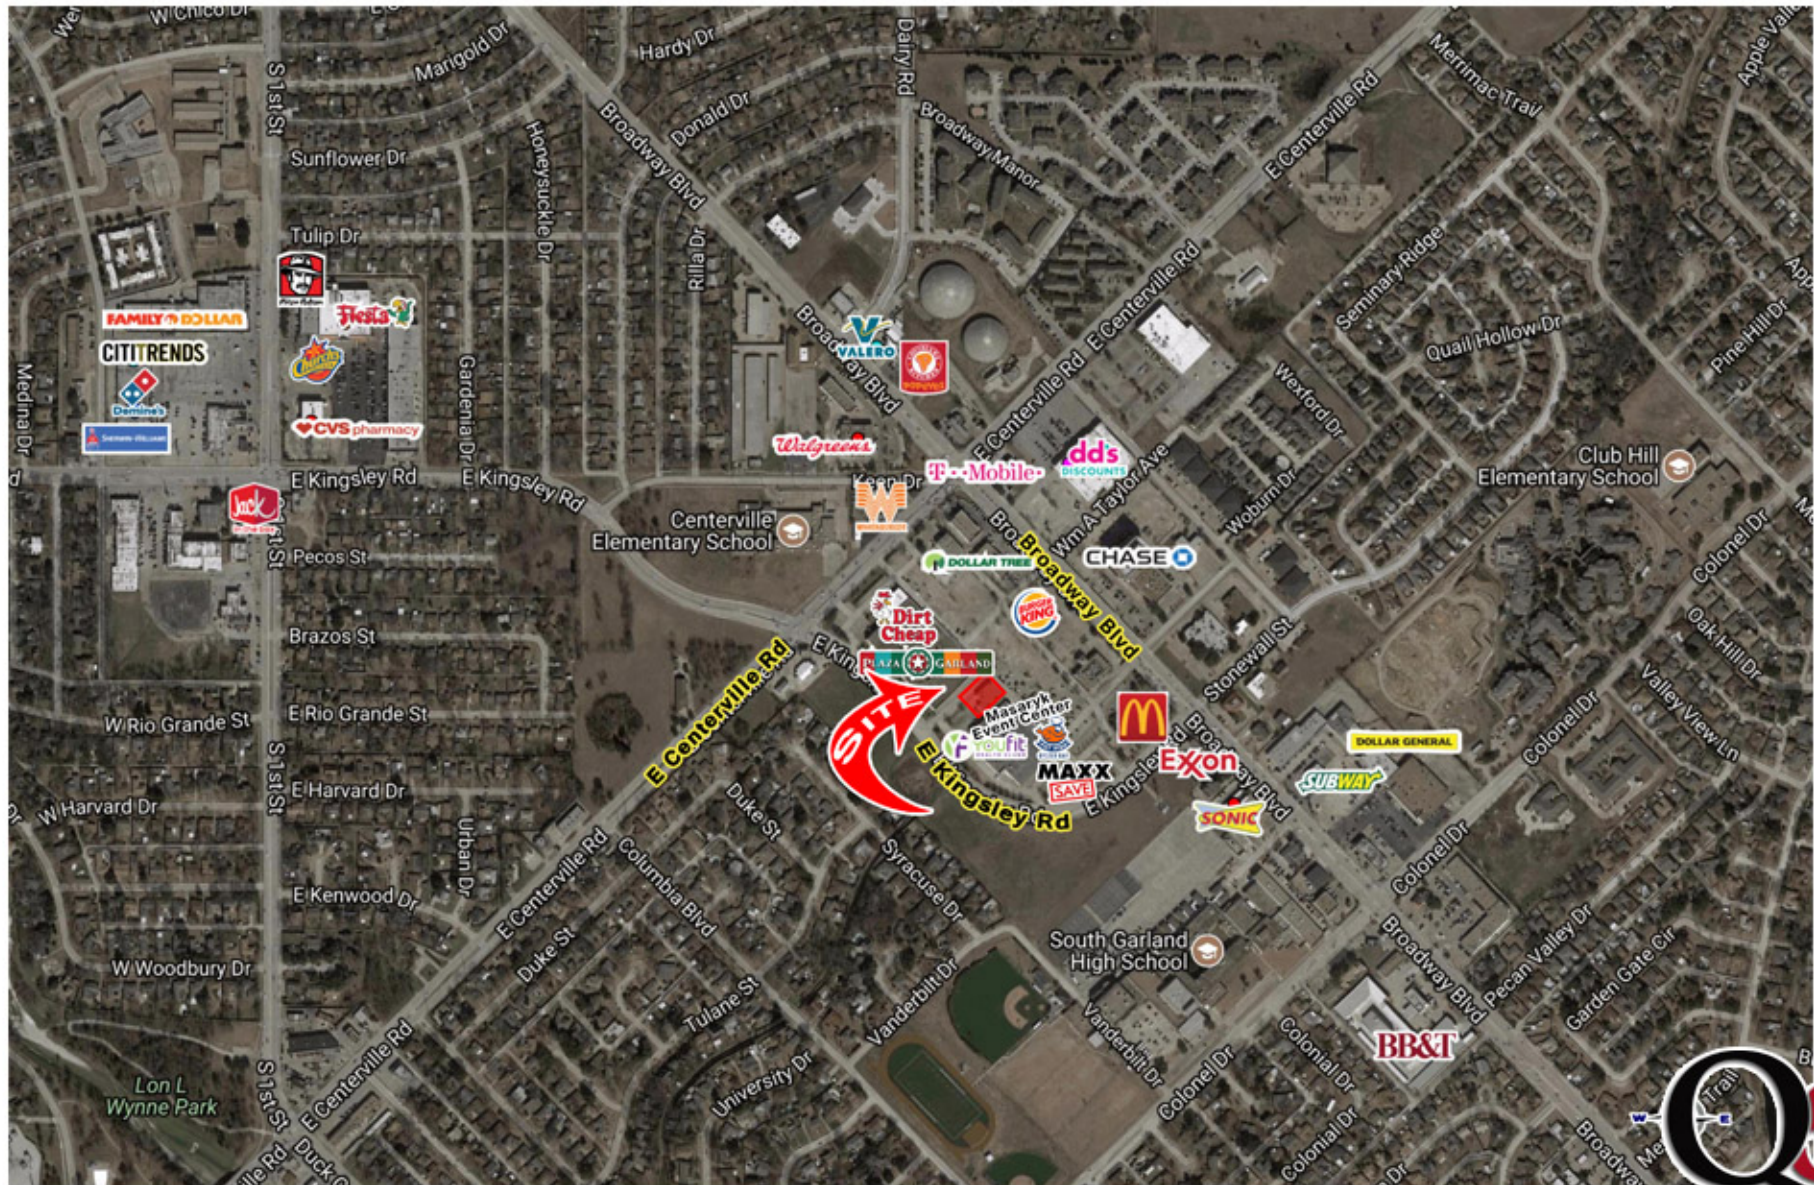

THE SHOPS AT BROADWAY
3261 BROADWAY BLVD ■ GARLAND TX 75043

AERIAL

301 S SHERMAN ST, #100 • RICHARDSON TX 75081 • 972.669.8440 • F 972.783.8901 • WWW.QUINE.COM **Q&A** RETAIL PROPERTY SPECIALISTS

The information contained herein was obtained from sources believed reliable; however, Quine & Associates, Inc. makes no guarantees, warranties or representation as to the completeness or accuracy thereof. The presentation of the property is submitted subject to errors, omissions, change of price or conditions prior to sale or lease or withdrawal without notice.