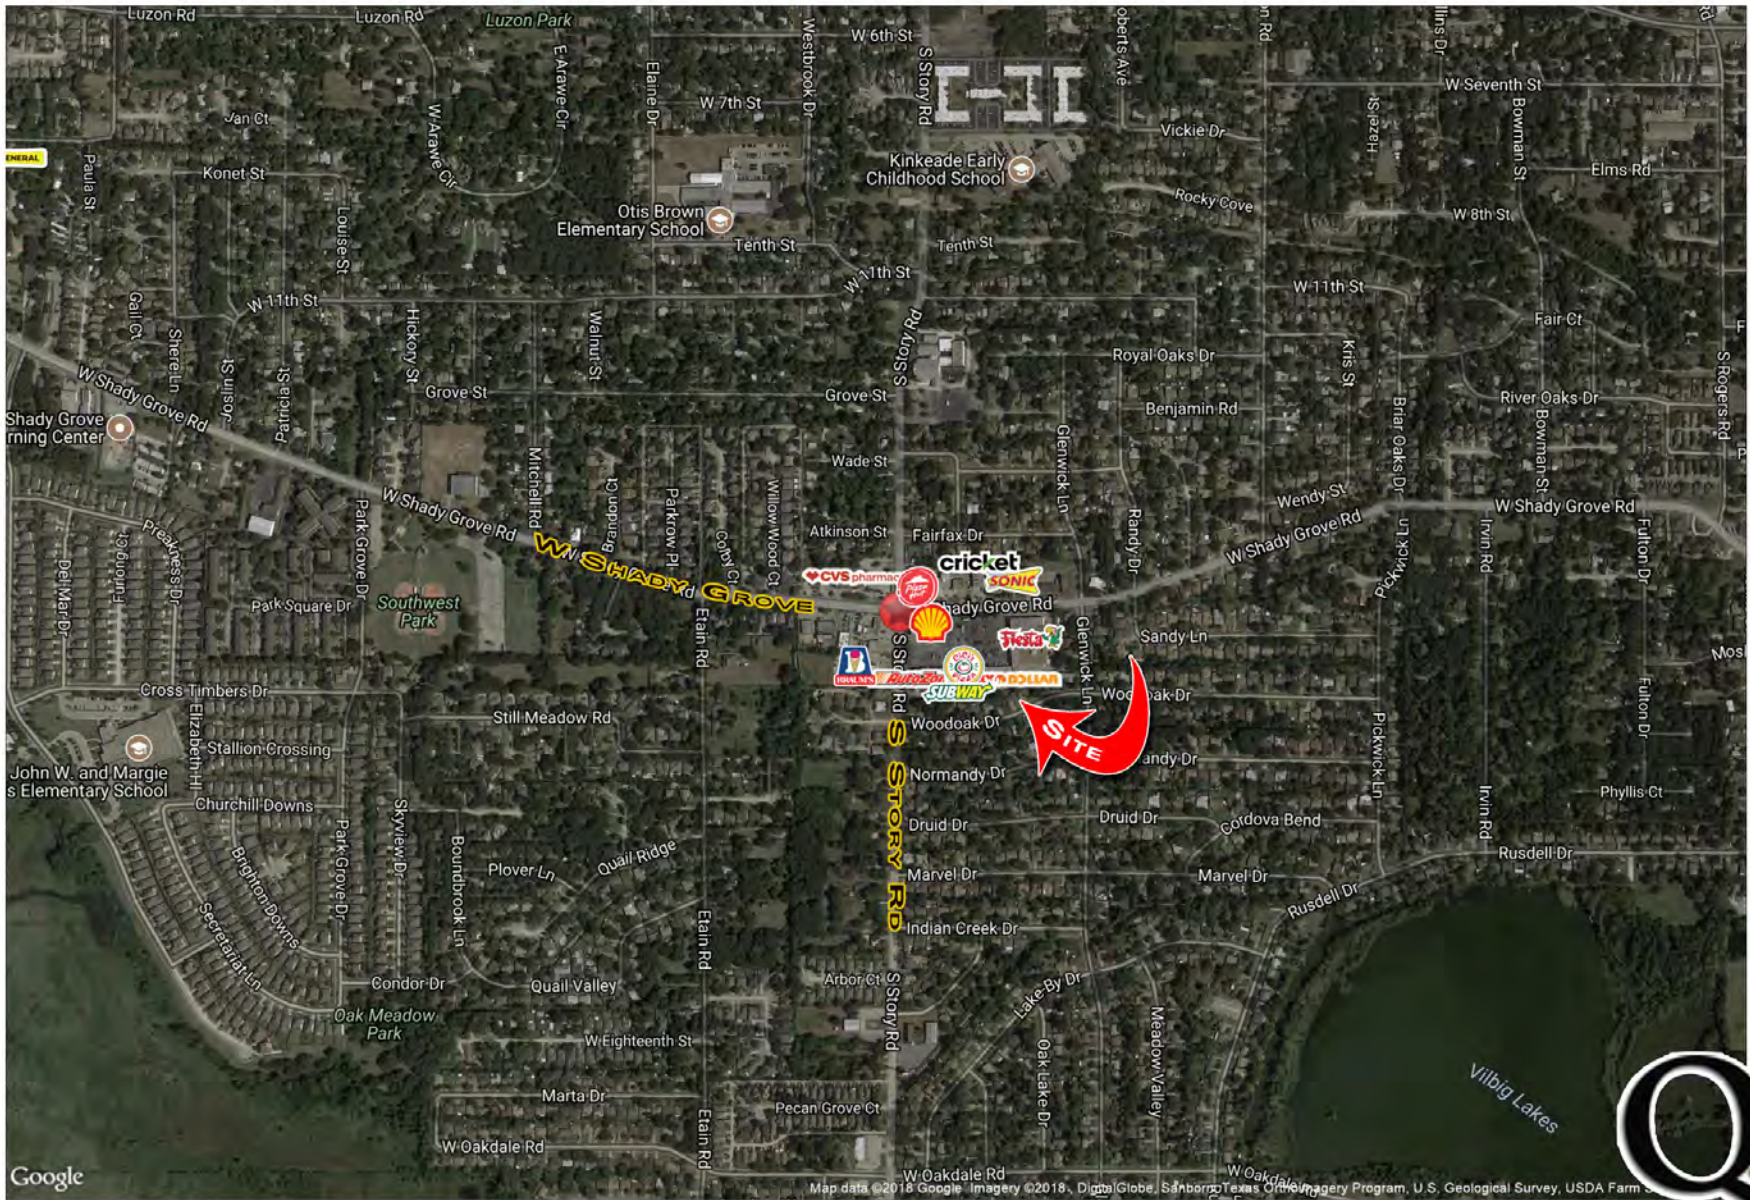

SHADY GROVE SHOPPING CENTER

SHADY GROVE & STORY RD ■ IRVING TX 75060

AERIAL

301 S SHERMAN ST, #100 • RICHARDSON TX 75081 • 972.669.8440 • F 972.783.8901 • WWW.QUINE.COM **RETAIL PROPERTY SPECIALISTS**

The information contained herein was obtained from sources believed reliable; however, Quine & Associates, Inc. makes no guarantees, warranties or representation as to the completeness or accuracy thereof. The presentation of the property is submitted subject to errors, omissions, change of price or conditions prior to sale or lease or withdrawal without notice.