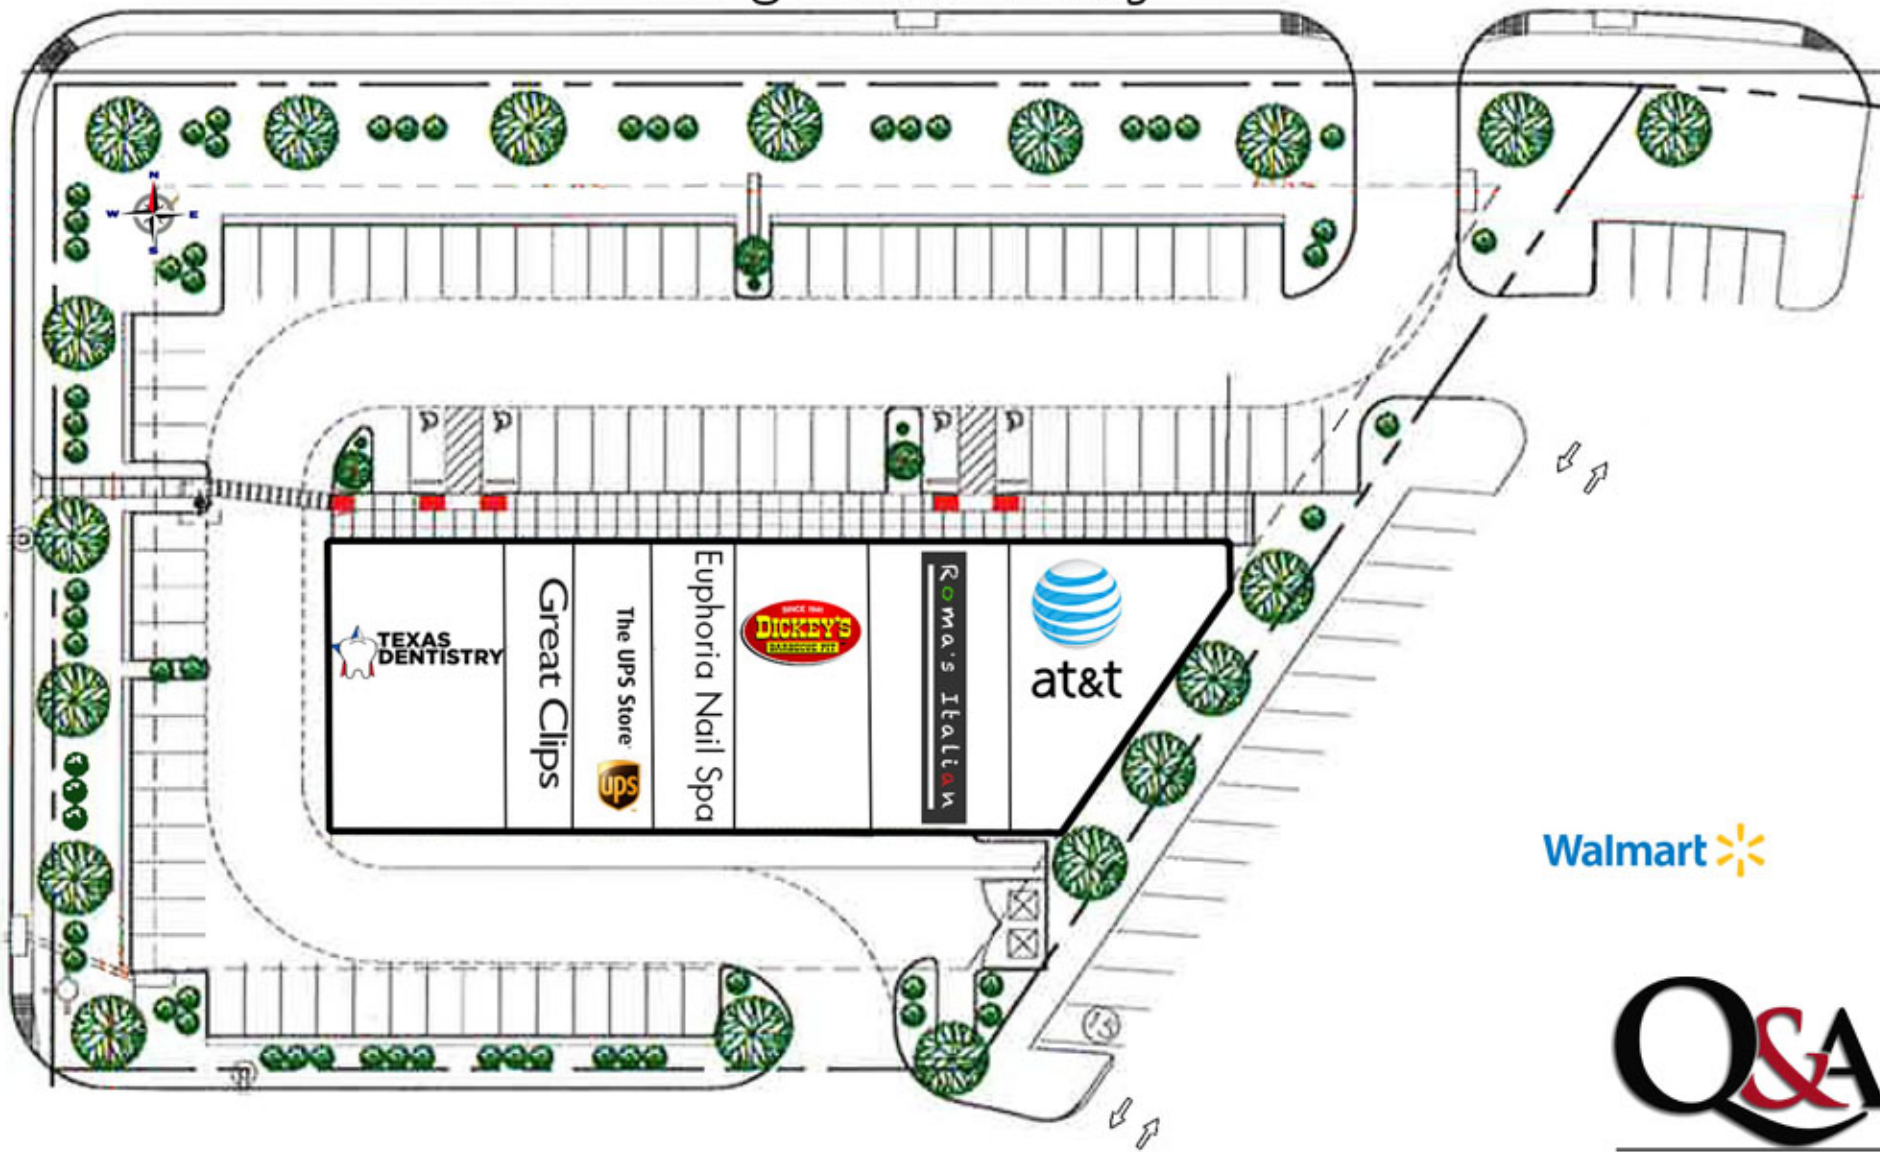

THE SHOPS AT KINGS FORT

100 KINGS FORT PAKWAY • KAUFMAN • TEXAS • 75142

SITE PLAN

Kings Fort Pkwy

Walmart

301 S Sherman St., #100 • Richardson, TX 75081 • 972.669.8440 • f 972.783.8901 • www.quine.com

The information contained herein was obtained from sources believed reliable; however, Quine & Associates, Inc. makes no guarantees, warranties or representation as to the completeness or accuracy thereof. The presentation of the property is submitted subject to errors, omissions, change of price or conditions prior to sale or lease or withdrawal without notice.