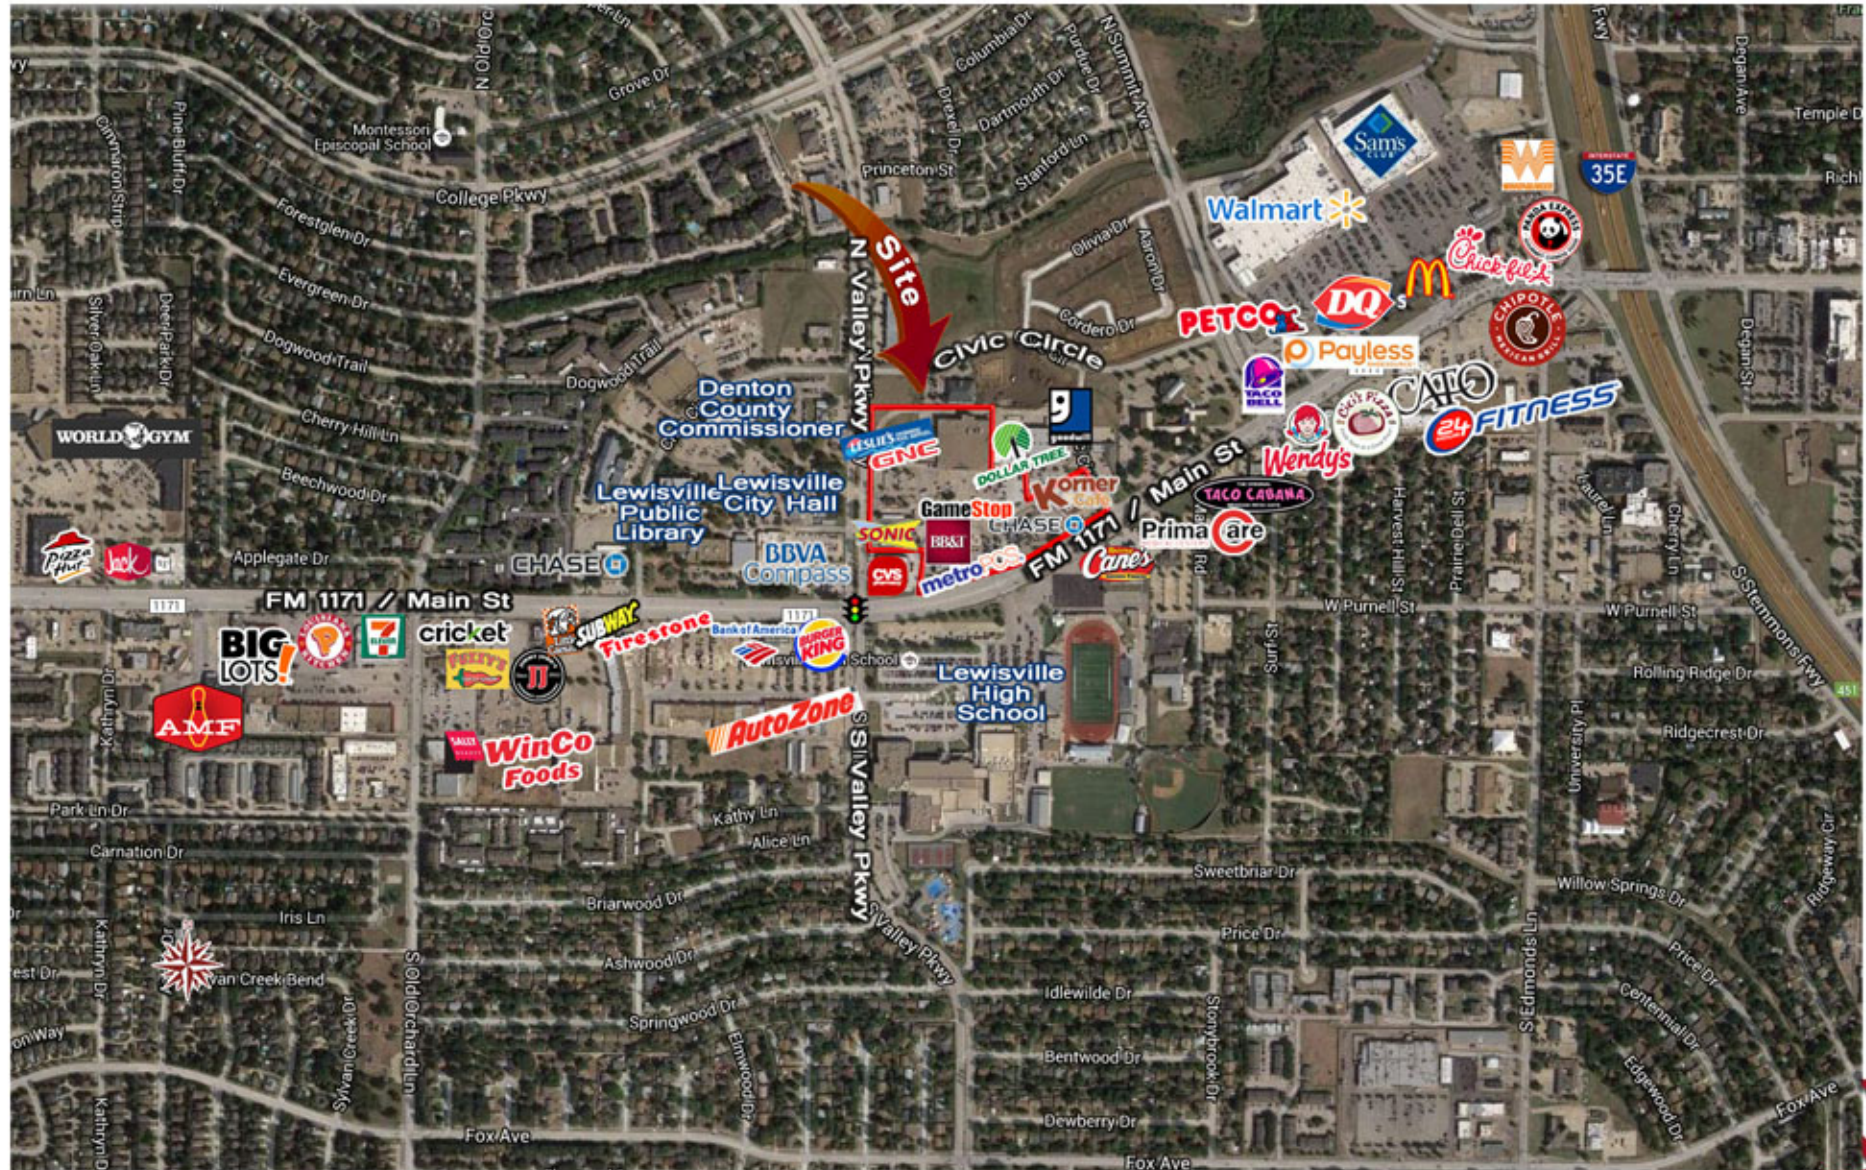

LEWISVILLE TOWNE CENTER

NEC W MAIN ST & N VALLEY PKWY • LEWISVILLE • TEXAS • 75067

AERIAL

301 S SHERMAN ST, #100 • RICHARDSON TX 75081 • 972.669.8440 • F 972.783.8901 • WWW.QUINE.COM **RETAIL PROPERTY SPECIALISTS**