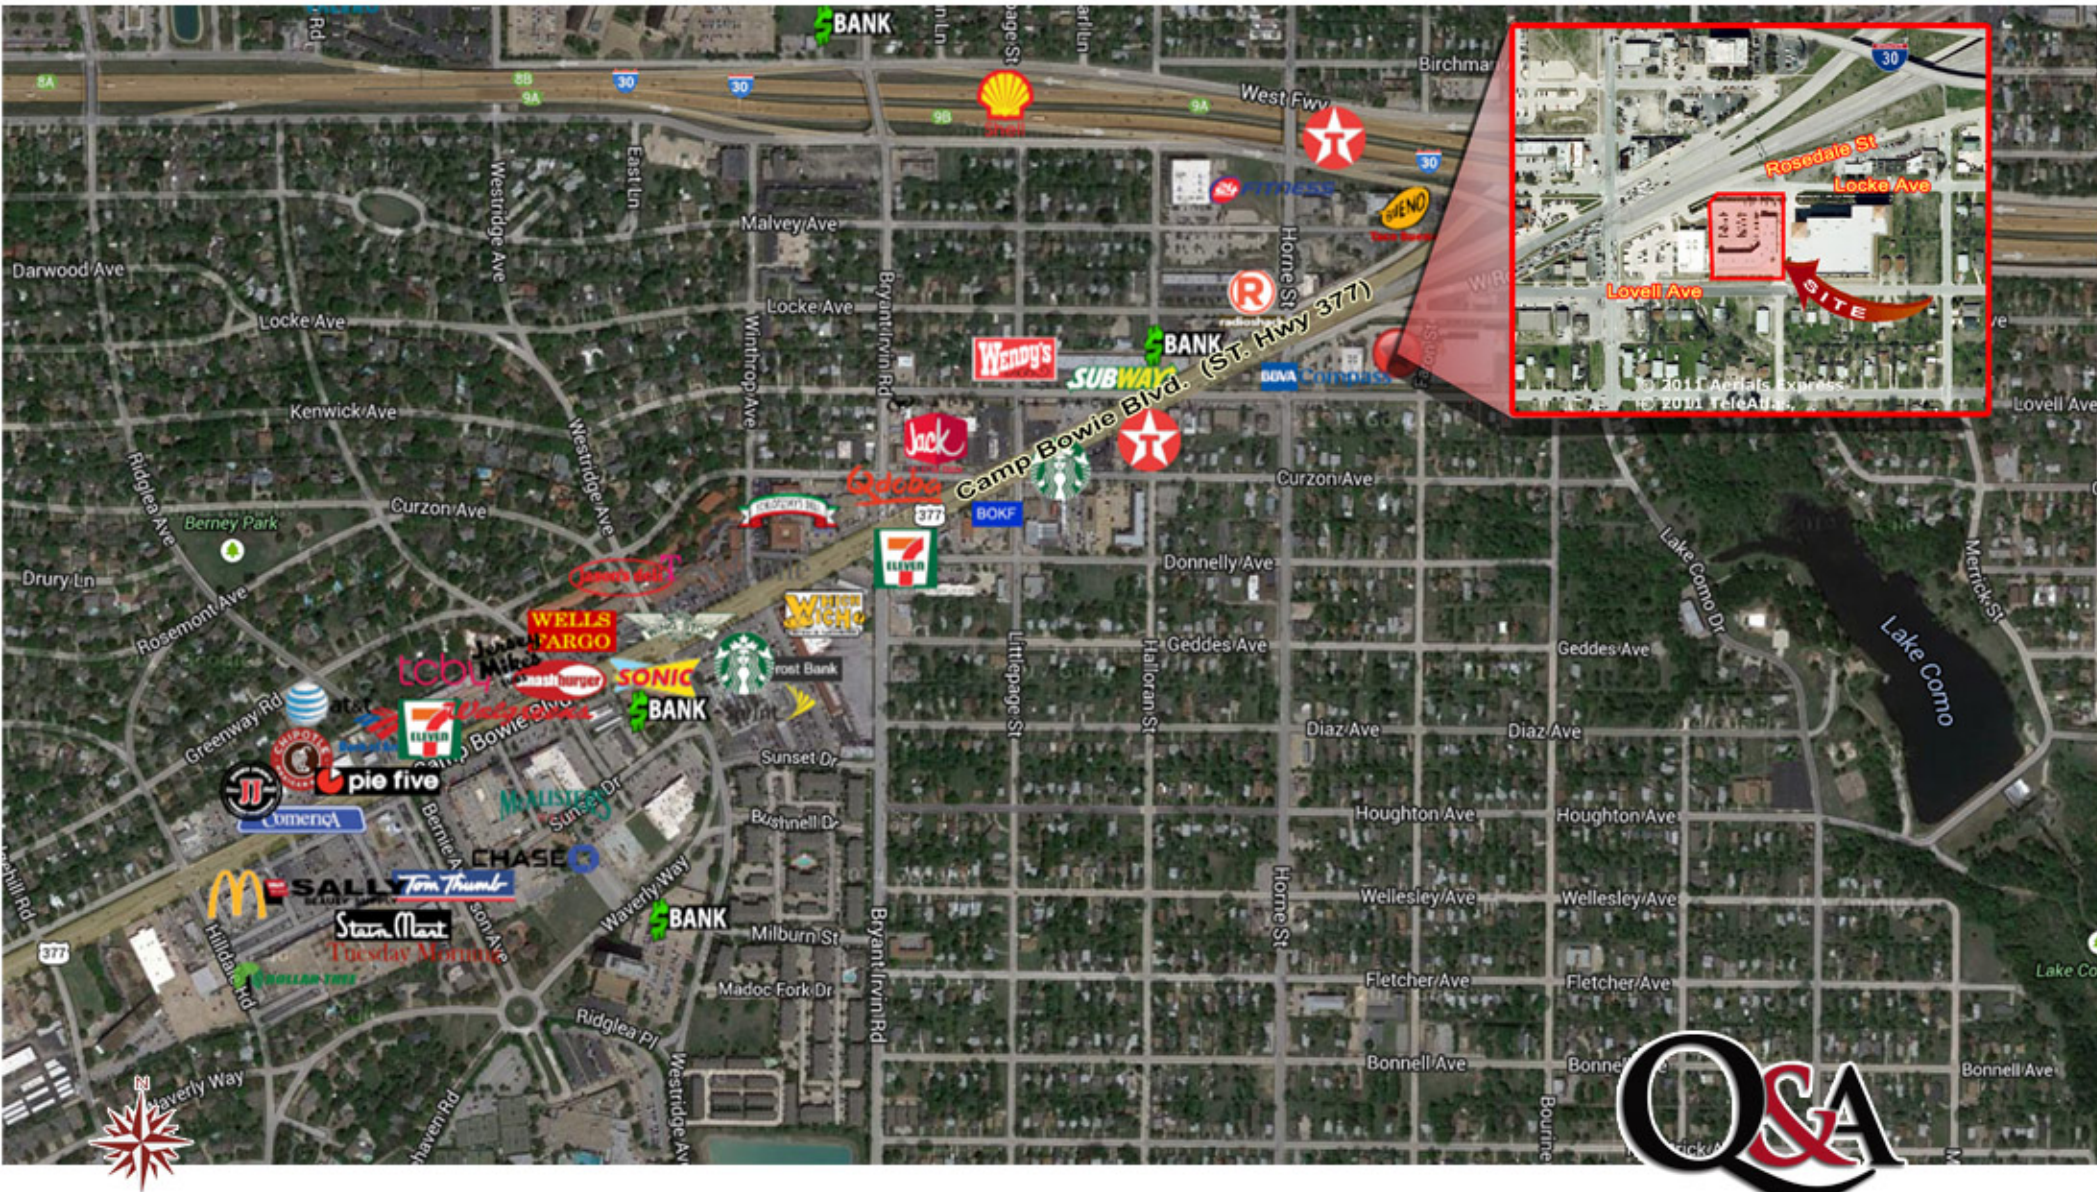

# Ridgela Station

5601 Locke Ave • Fort Worth • Texas • 76107

Aerial

301 S Sherman St., #100 • Richardson, TX 75081 • 972.669.8440 • f 972.783.8901 • www.quine.com

The information contained herein was obtained from sources believed reliable; however, Quine & Associates, Inc. makes no guarantees, warranties or representation as to the completeness or accuracy thereof. The presentation of the property is submitted subject to errors, omissions, change of price or conditions prior to sale or lease or withdrawal without notice.